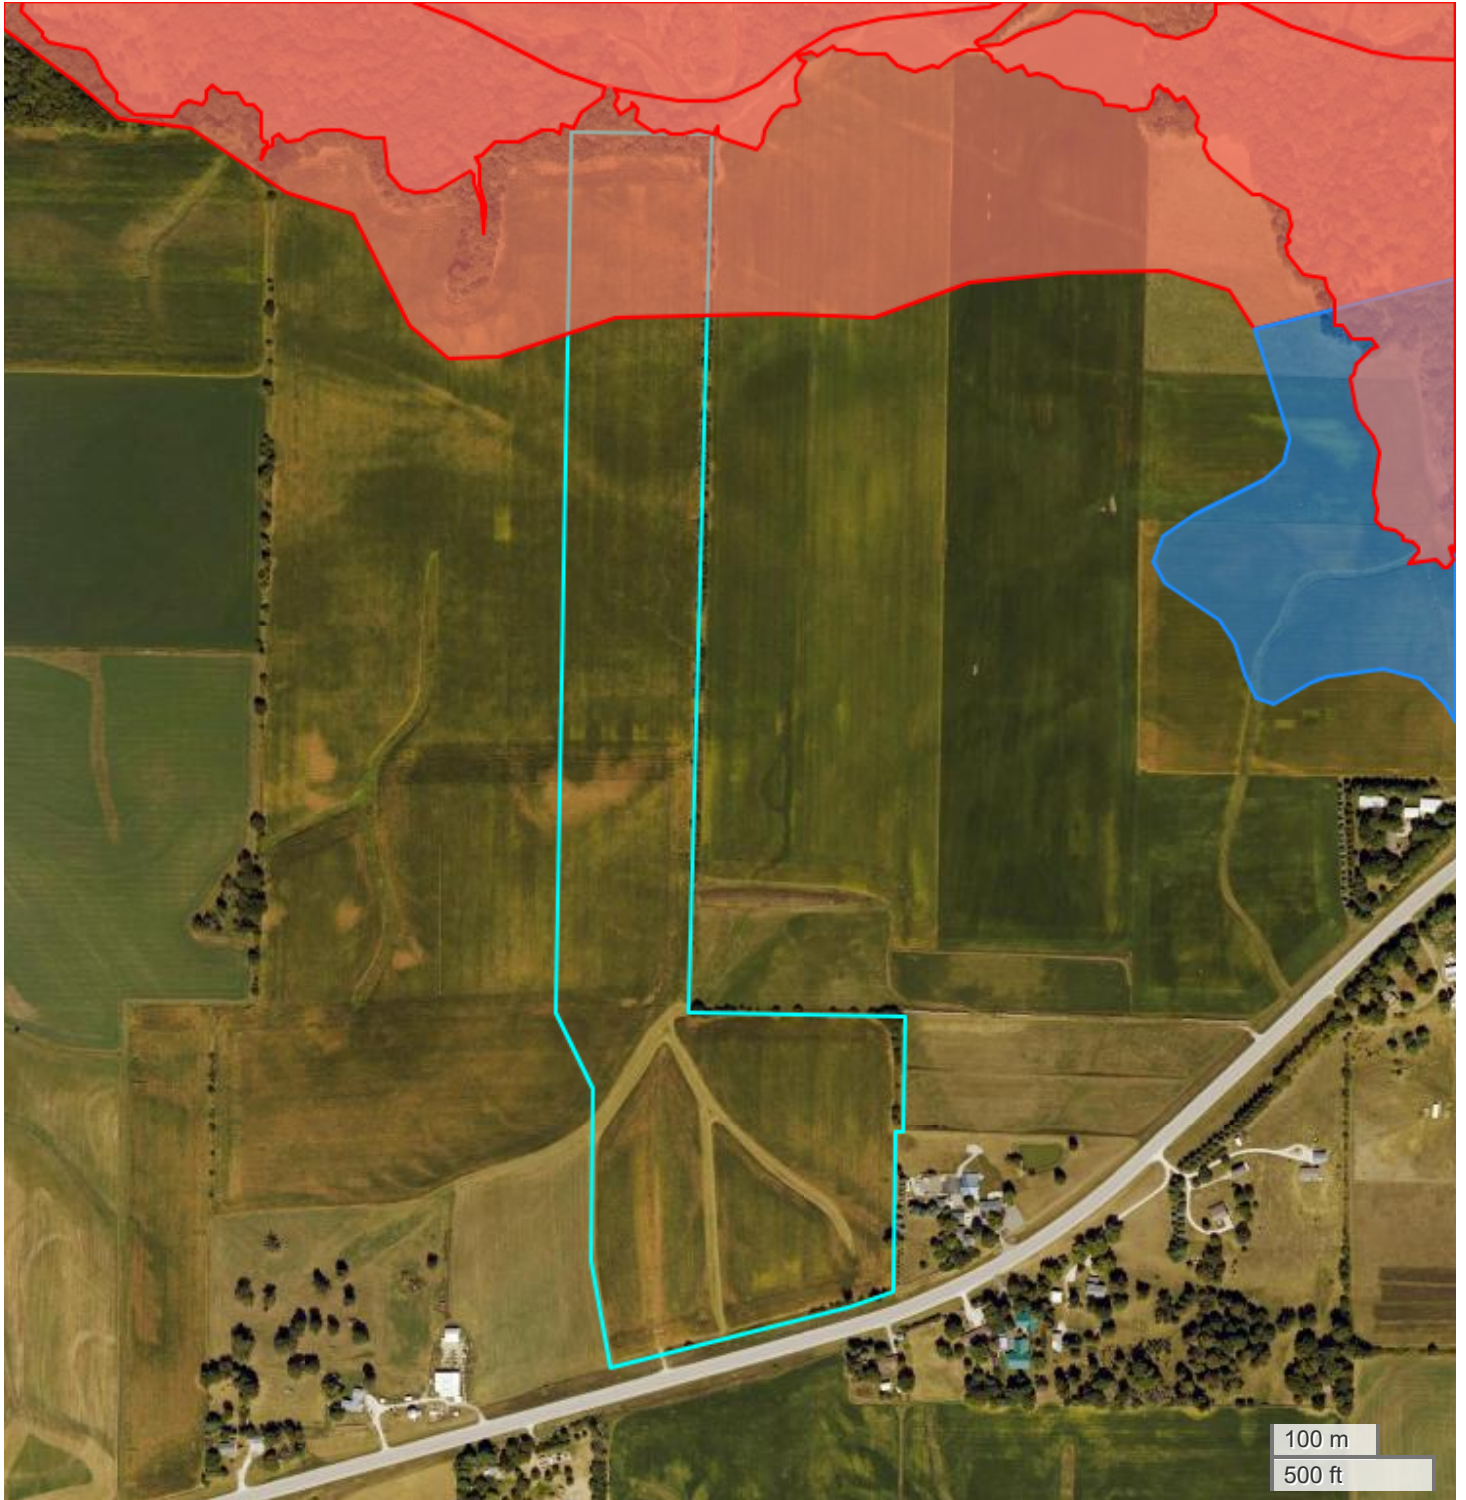

CILIBERTO 45
FLOOD HAZARDS

FarmWorth, LLC makes no warranties, express or implied, regarding the accuracy of any information provided through FarmWorth.com. User is solely responsible for independently verifying all information prior to use and waives any claims against FarmWorth, LLC arising from inaccuracies in such information.

Significant Flood Hazards

-  Regulatory Floodway (Zones AE, AO, AH, VE, AR)
-  Without Base Flood Elevation (BFE), with BFE or Depth (Zones A, V, A99)